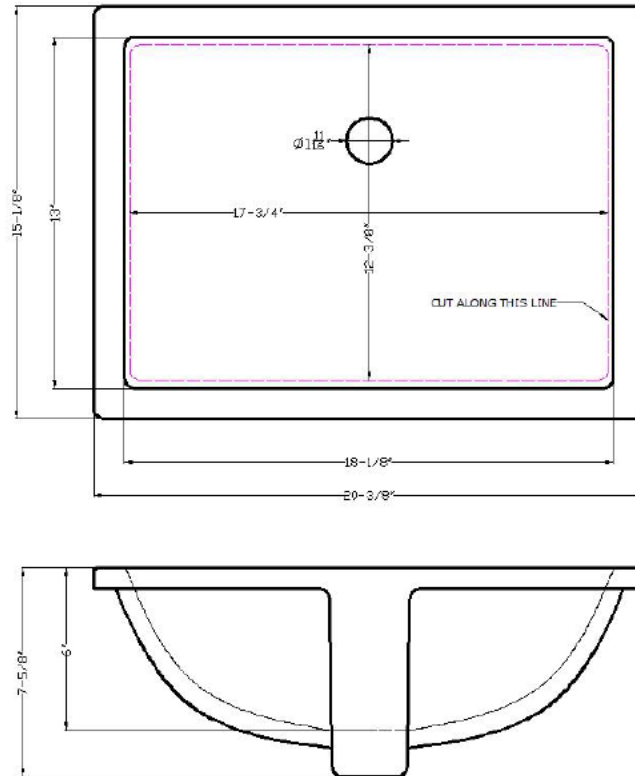

# Single Bowl Sink

SIN-POR-UNDRECWHT-2015

## Specifications

### FEATURES:

- 7.5" (190mm) deep
- 1-11/16" (43mm) drain opening
- Minimum cabinet size: 24"

These sinks are listed by the International Association of Plumbing and Mechanical Officials as meeting the requirements of the Uniform Plumbing Code.