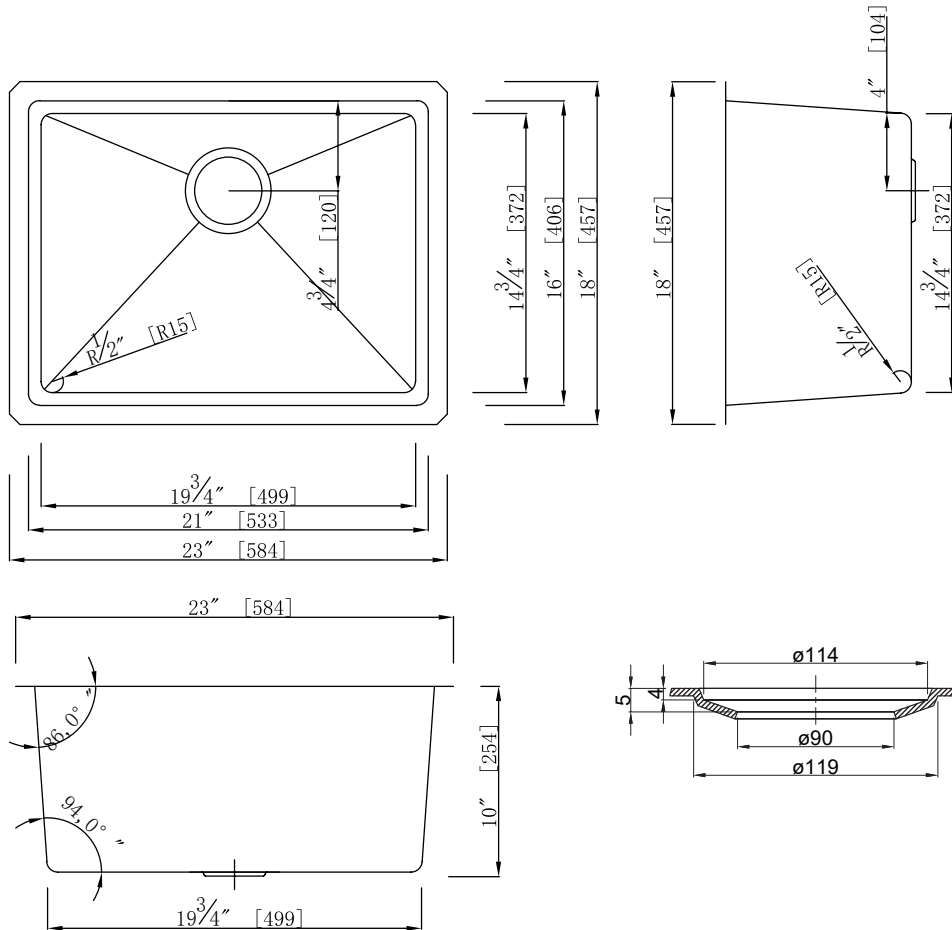

Size (product dimensions are nominal):

- Overall: 23" x 18" x 10"
- Bowl Size Upper: 21" x 16"
- Bowl Size Lower: 19 3/4" x 13 3/4"
- Cutout Size: 21" x 16"
- Corner Radius: 15mm
- 18 Gauge Thickness

Notes

Allow a minimum of 2" (51 mm) clearance around the sink rim for clip attachment. Install this product according to the proper installation instructions.

Have a question? Contact us: help@dakotaplumbingproducts.com