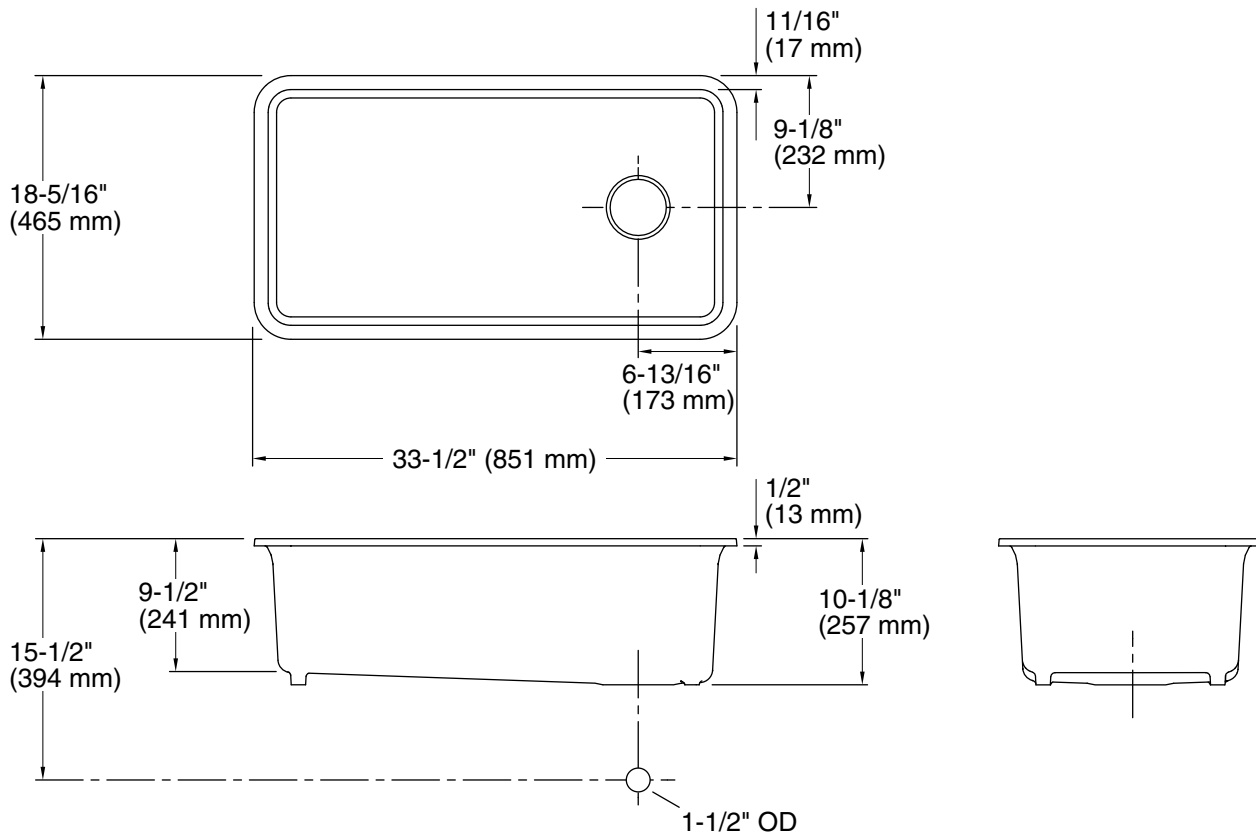

Features

- 36" minimum base cabinet width
- Single bowl
- 9-1/2" (241 mm) depth provides generous workspace
- Offset drain increases workspace in the sink and storage space underneath
- Includes sink rack
- Includes cutout templates and installation clips
- Matte finish offers rich, dimensional color

Color	Code	Description
	CM6	Matte White
	CM7	Matte Graphite
	CM1	Matte Black
	CM2	Matte Brown
	CM3	Matte Taupe
	CM4	Matte Grey

Technical Information

All product dimensions are nominal.

Basin configuration: Single Bowl
 Min. base cabinet width: 36" (914 mm)

Bowl area (Basin #1):
 Length: 30-9/16" (777 mm)
 Width: 15-3/8" (391 mm)
 Bowl depth: 9-1/2" (241 mm)
 Water depth: 9-1/2" (241 mm)

Drain hole: 3-7/8" (98 mm)

Template: 1256394-7, required, included

Notes

Install this product according to the installation instructions.

Allow a minimum of 2" (51 mm) clearance around the sink rim for clip attachment.