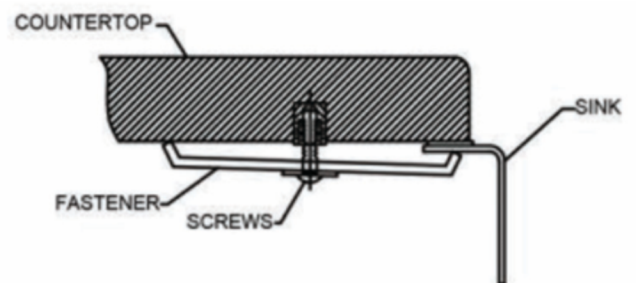

INSTALLATION GUIDE:

CONTACT YOUR TRITON STONE SALES REPRESENTATIVE FOR PRICING.