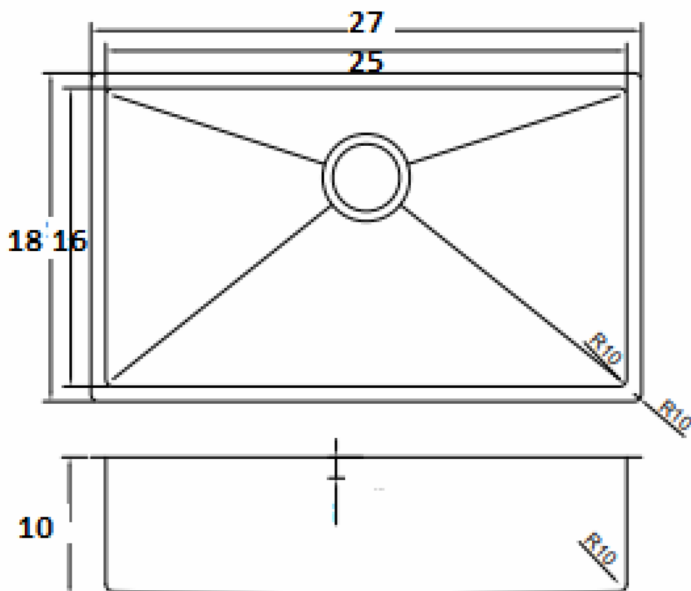

DETAILED DIMENSIONS: